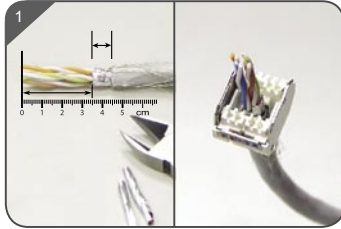

# Asiawire Cat.6A Shielded Keystone Jack Instruction

## Mounting: