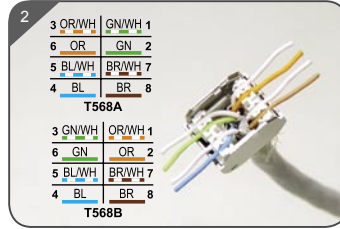

# Asiawire Cat.6A Shielded Keystone Jack Instruction

## Mounting: