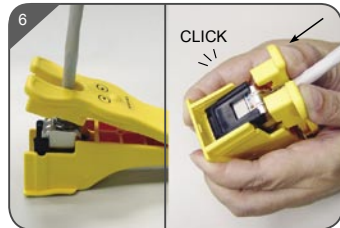

# Asiawire Cat.6A Shielded Keystone Jack Instruction

## Mounting: